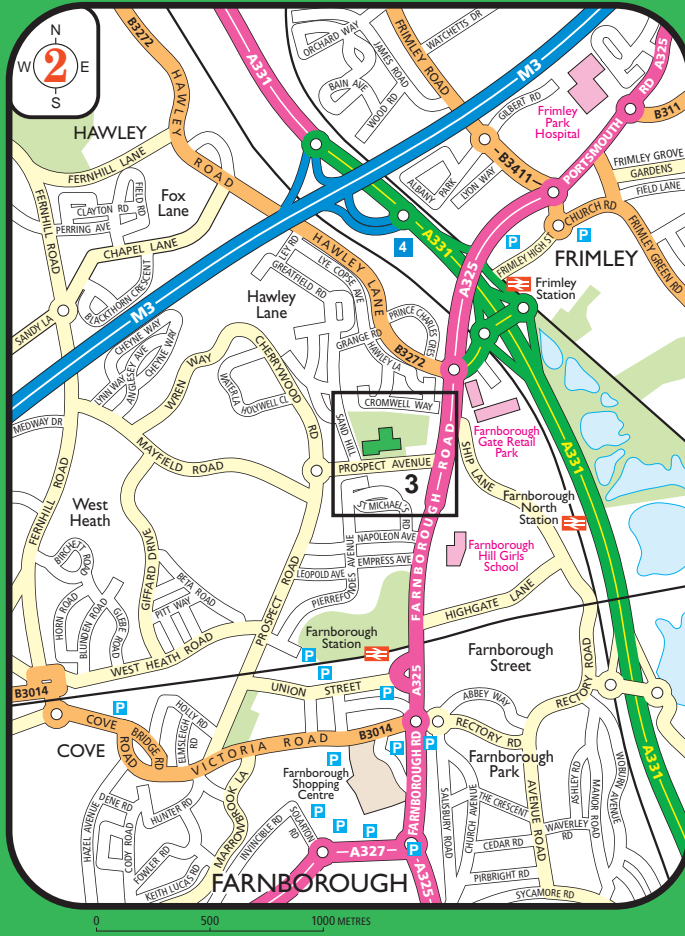

Travelling to The Sixth Form College

By Rail: There are three main line stations servicing the College.
Farnborough - which links Basingstoke, Woking and Waterloo.
Frimley - which links Ascot, Camberley and Aldershot, with further connections to Farnham and Alton.
Farnborough North - which links Reading and Guildford.
All stations are only a 10 minute walk away.

By Road: The Sixth Form College is conveniently located close to the M3 and the A331, which provides a link to the A31 and A3, making the College easily accessible from all directions.

From the M3: Leave the motorway at Junction 4. If travelling from the south take the second exit at the first roundabout and travel to the main traffic light controlled roundabout and take the first exit. If travelling from the north you will exit straight onto the main traffic light controlled roundabout, get into the middle lane and take the third exit. On exiting the roundabout get into the second lane, signposted A325 Farnborough, and immediately after passing under the flyover leave the A331 by the slip road. At the roundabout take the third exit to the next roundabout and travel straight across. You will pass the

Farnborough Gate Retail Park on your left and at the next roundabout take the first exit onto the A325, Farnborough Road. Get into the right hand lane and take the right turn slip road at the traffic lights to turn right into Prospect Avenue. The entrance to the College will be seen after 300 metres on the right.

From the A3 and A31: Follow signs for the M3 and Frimley and join the A331. Travel to the Frimley Interchange and leave by the slip road just before the M3 Junction, signposted Frimley. At the roundabout take the first exit, passing Farnborough Gate Retail Park on your left. At the next roundabout take the first exit onto the A325, Farnborough Road. Get into the right hand lane and take the right turn slip road at the traffic lights to turn right into Prospect Avenue. The entrance to the College will be seen after 300 metres on the right.

From the A325: If travelling from Farnham or Aldershot via the A325, travel through Farnborough remaining on the A325. On passing the Ham and Blackbird Pub and Farnborough Station, continue to the second set of traffic lights and turn left into Prospect Avenue. The entrance to the College will be seen after 300 metres on the right.

On Arrival: Visitors are requested to report directly to Reception. Car parking is available in front of Reception.

**THE SIXTH FORM COLLEGE
FARNBOROUGH**

Prospect Avenue, Farnborough, Hampshire GU14 6JX

Telephone: 01252 688200 Facsimile: 01252 688206

e-mail: admin@farnboroughsf.ac.uk

<http://www.farnboroughsf.ac.uk>

Principal: John Guy OBE BSc PhD MA MEd FRSA